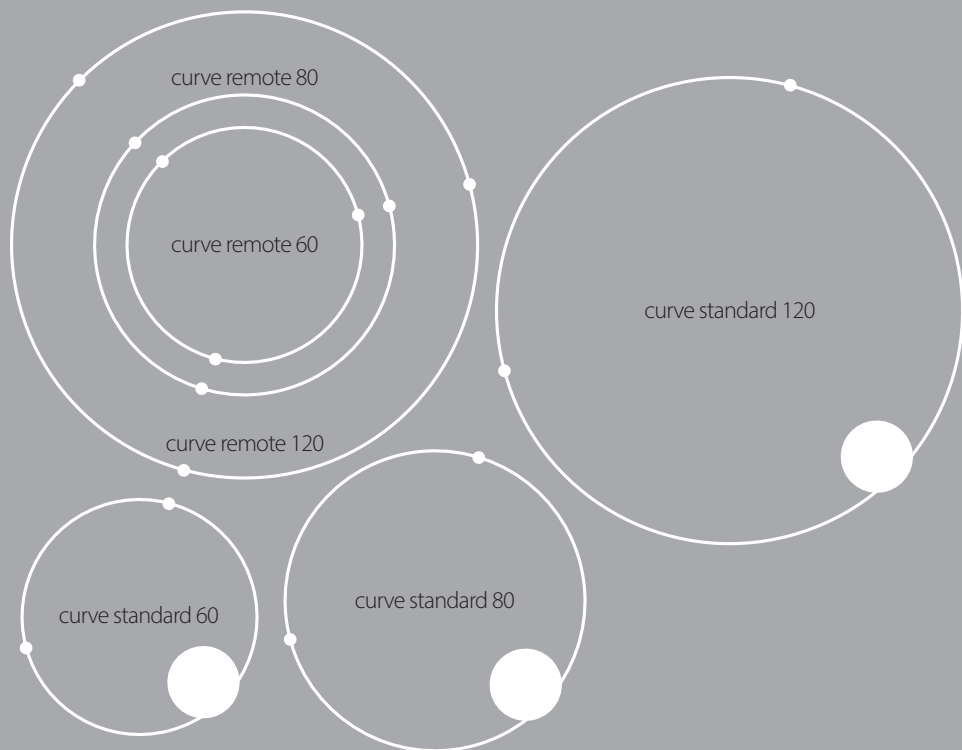

Le Deun
LUMINAIRES

MADE IN PARIS

Applique ou plafonnier Wall fixture or ceiling

Mode d'emploi - *Instructions*

VERSION 1 curve remote

curve montage boitier alimentation déporté
curve with remote power supply

1

2

VERSION 2 curve standard curve montage applique wall curve mounting

1

2

3

4 5 →

4