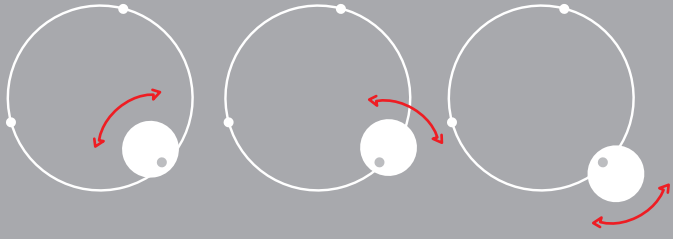

Le Deun
LUMINAIRES

MADE IN PARIS

Applique ou plafonnier Wall fixture or ceiling

Mode d'emploi - *Instructions*

VERSION 1 curve remote

curve montage boitier alimentation déporté
curve with remote power supply

1

2

VERSION 2 curve standard curve montage applique wall curve mounting

1

2

3

4 5 →

4