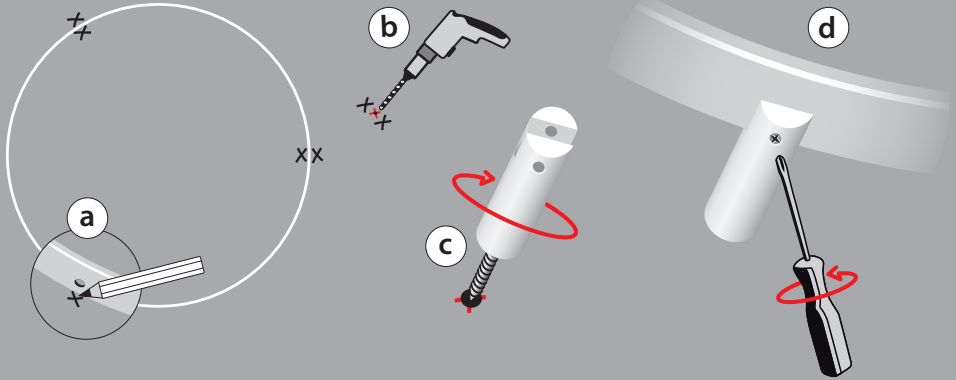

Le Deun
LUMINAIRES

MADE IN PARIS

Applique ou plafonnier Wall fixture or ceiling

Mode d'emploi - *Instructions*

VERSION 1 curve remote

curve montage boitier alimentation déporté
curve with remote power supply

1

2

VERSION 2 curve standard curve montage applique wall curve mounting

1

2

3

4 5 →

4