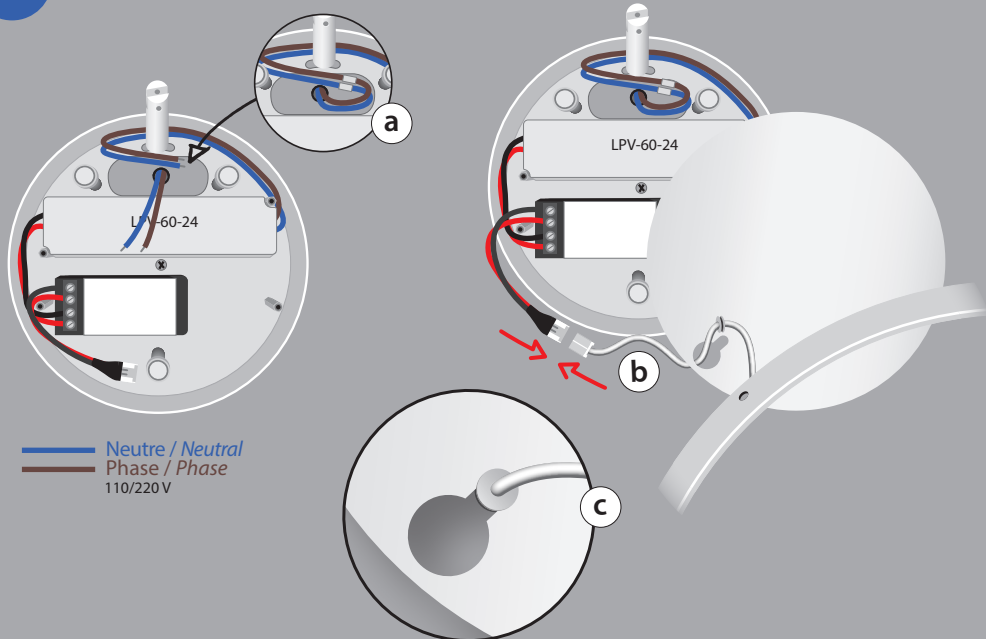

Le Deun
LUMINAIRES

MADE IN PARIS

Applique ou plafonnier Wall fixture or ceiling

Mode d'emploi - *Instructions*

VERSION 1 curve remote

curve montage boitier alimentation déporté
curve with remote power supply

1

2

VERSION 2 curve standard curve montage applique wall curve mounting

1

2

3

4 5 →

4