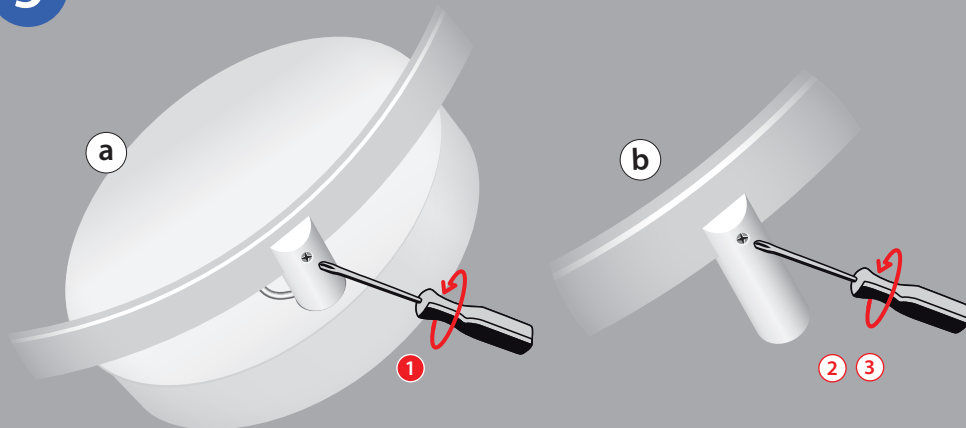

4

5

PRÉCAUTIONS / NETTOYAGE

Les LED sont fabriquées en céramique et craignent les chocs et l'humidité.

Pour le nettoyage, passez simplement un chiffon sec.

Ne pas installer la lampe dans un endroit humide comme une salle de bain.

CAUTIONS / CLEANING

Our LED are made of ceramic and are shock and moisture sensitive.

Can be cleaned with a dry cloth only.

Not suitable for wet areas.

www.ledeun.com

Pour toute question, merci de contacter le service après-vente / Any issue please contact after sales
sav@ledeun.com