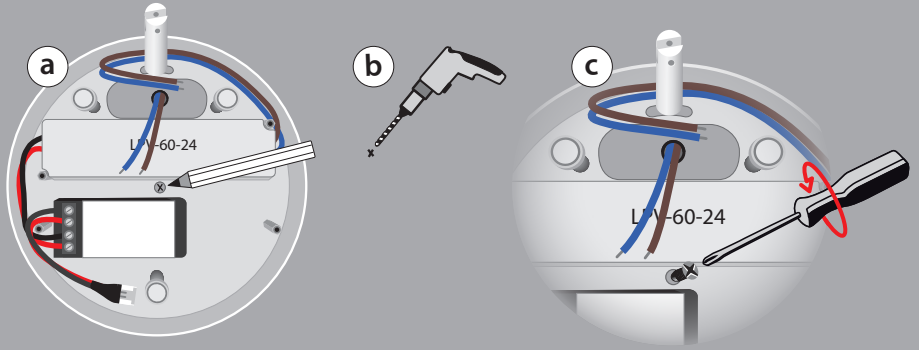

Le Deun
LUMINAIRES

MADE IN PARIS

Applique ou plafonnier Wall fixture or ceiling

Mode d'emploi - *Instructions*

VERSION 1 curve remote

curve montage boitier alimentation déporté
curve with remote power supply

1

2

VERSION 2 curve standard curve montage applique wall curve mounting

1

2

3

4 5 →

4