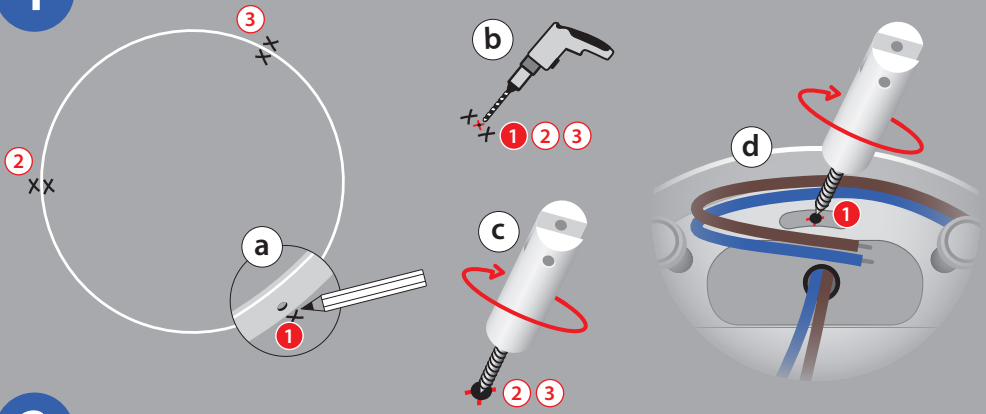

Le Deun
LUMINAIRES

MADE IN PARIS

Applique ou plafonnier Wall fixture or ceiling

Mode d'emploi - *Instructions*

VERSION 1 curve remote

curve montage boitier alimentation déporté
curve with remote power supply

1

2

VERSION 2 curve standard curve montage applique wall curve mounting

1

2

3

4 5 →

4